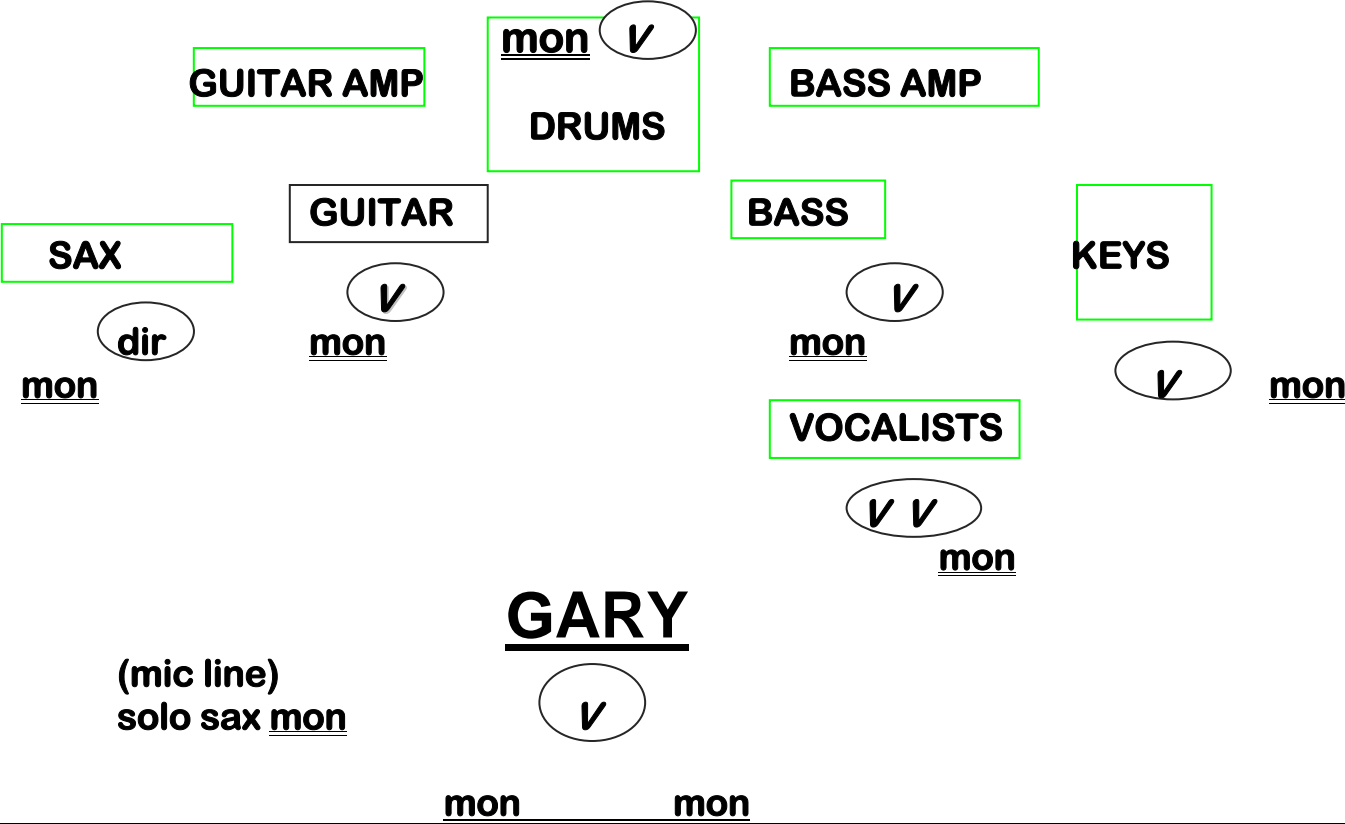

GARY U.S. BONDS & The RoadHouse Rockers

stage plot

V = **VOCAL MICROPHONES;**
dir = **direct;**
mon = **MONITORS**

Note: 1-Please note that drums should be on a riser AND we would like the risers for Sax & Keys, if available.
2- Front vocalists request wireless microphones